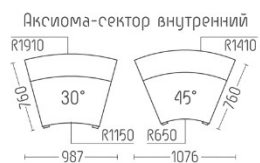

20 elements