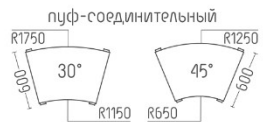

20 elements